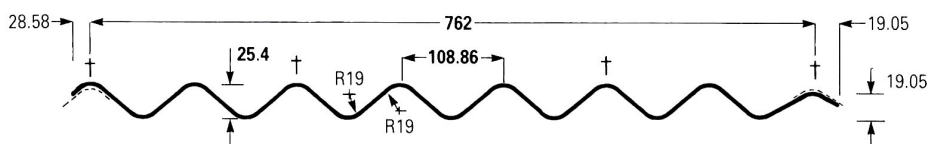

Available ex-stock

BIG 6 PROFILE - POLYCARBONATE

Sizes available - 10ft (3050mm)

SVK NEPTUNUS PROFILE 76 - POLYCARBONATE

Sizes available - 8ft | 9ft | 10ft

MW5 PROFILE - POLYCARBONATE

Sizes available - 10ft | 12ft | 14ft | 16ft | 18ft | 20ft | 22ft | 24ft | 26ft

14BAR3 IRON PROFILE - POLYCARBONATE

Sizes available - 10ft | 12ft | 14ft | 16ft | 18ft | 20ft | 22ft | 24ft | 26ft

SUPER 4 PROFILE - GRP

Sizes available - 10ft (3050mm)