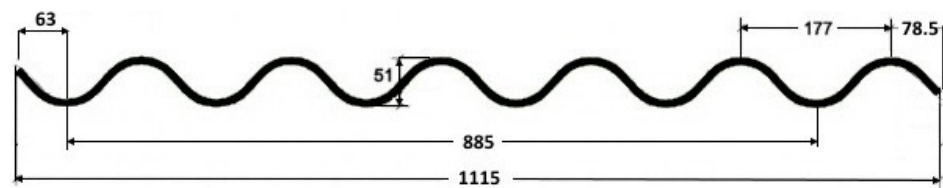

Available ex-stock

BIG 6 PROFILE - POLYCARBONATE

Sizes available - 10ft (3050mm)

SVK NEPTUNUS PROFILE 76 - POLYCARBONATE

Sizes available - 8ft | 9ft | 10ft

MW5 PROFILE - POLYCARBONATE

Sizes available - 10ft | 12ft | 14ft | 16ft | 18ft | 20ft | 22ft | 24ft | 26ft

14BAR3 IRON PROFILE - POLYCARBONATE

Sizes available - 10ft | 12ft | 14ft | 16ft | 18ft | 20ft | 22ft | 24ft | 26ft

SUPER 4 PROFILE - GRP

Sizes available - 10ft (3050mm)